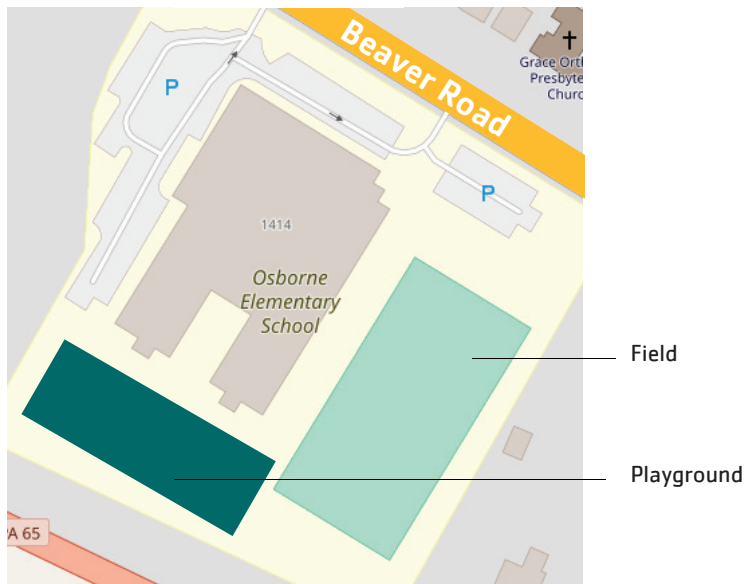

PICK-UP

T-ball Field, War Memorial Park
1st Shelter, War Memorial Park
2nd Shelter, War Memorial Park
2nd Shelter, War Memorial Park
T-ball Field, War Memorial Park
Walter J. Brannon CAC
2nd Shelter, War Memorial Park
T-ball field, War Memorial Park
T-ball Field, War Memorial Park
Walter J. Brannon CAC (deck)
Walter J. Brannon CAC (deck)
Walter J. Brannon CAC (front court right)
Walter J. Brannon CAC (front court left)
2nd Shelter, War Memorial Park
2nd Shelter, War Memorial Park
1st Shelter, War Memorial Park
2nd Shelter War Memorial Park

Teen Center (YMCA)
YMCA Front Steps
Pool Patio 7 a.m.-8:45 a.m.

PICK-UP

Assigned Camps
YMCA Front Steps

Playground War Memorial Park
5:15-6:30 p.m.

MAP OF CAMP LOCATIONS

YOUTH CAMP

PRESCHOOL CAMP

*A photo I.D. must be shown by anyone who will be picking up children from the YMCA. Anyone who does not have a photo I.D. will not be allowed to pick up a child.